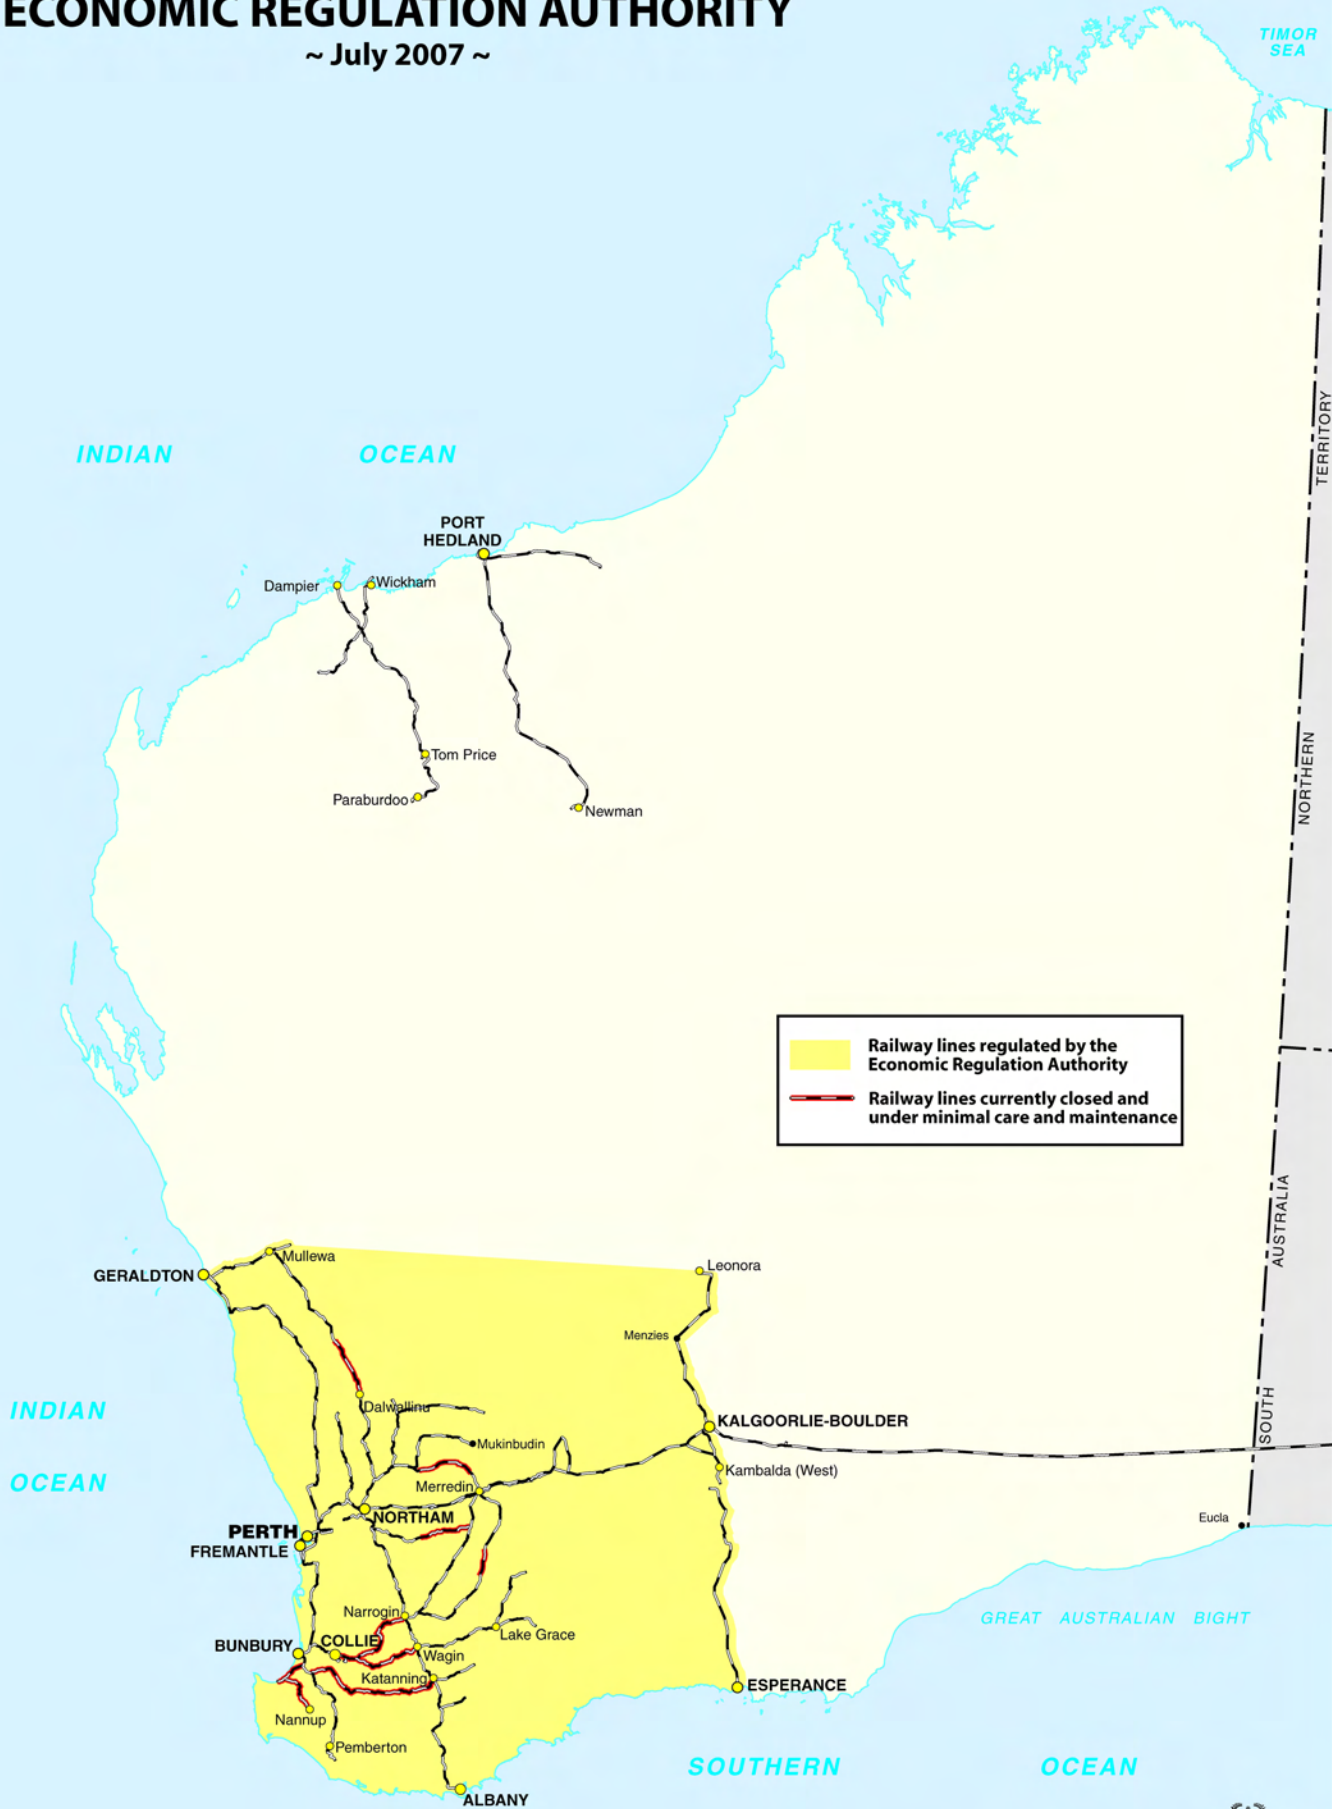

RAILWAY INFRASTRUCTURE

Western Australia

ECONOMIC REGULATION AUTHORITY

~ July 2007 ~

 Railway lines regulated by the Economic Regulation Authority
 Railway lines currently closed and under minimal care and maintenance

INDIAN OCEAN

INDIAN OCEAN

SOUTHERN OCEAN

TIMOR SEA

NORTHERN TERRITORY

NORTHERN TERRITORY

AUSTRALIA

SOUTH

AUSTRALIA

GREAT AUSTRALIAN BIGHT

0 100 200 300 400 500km

Scale 1:10 000 000