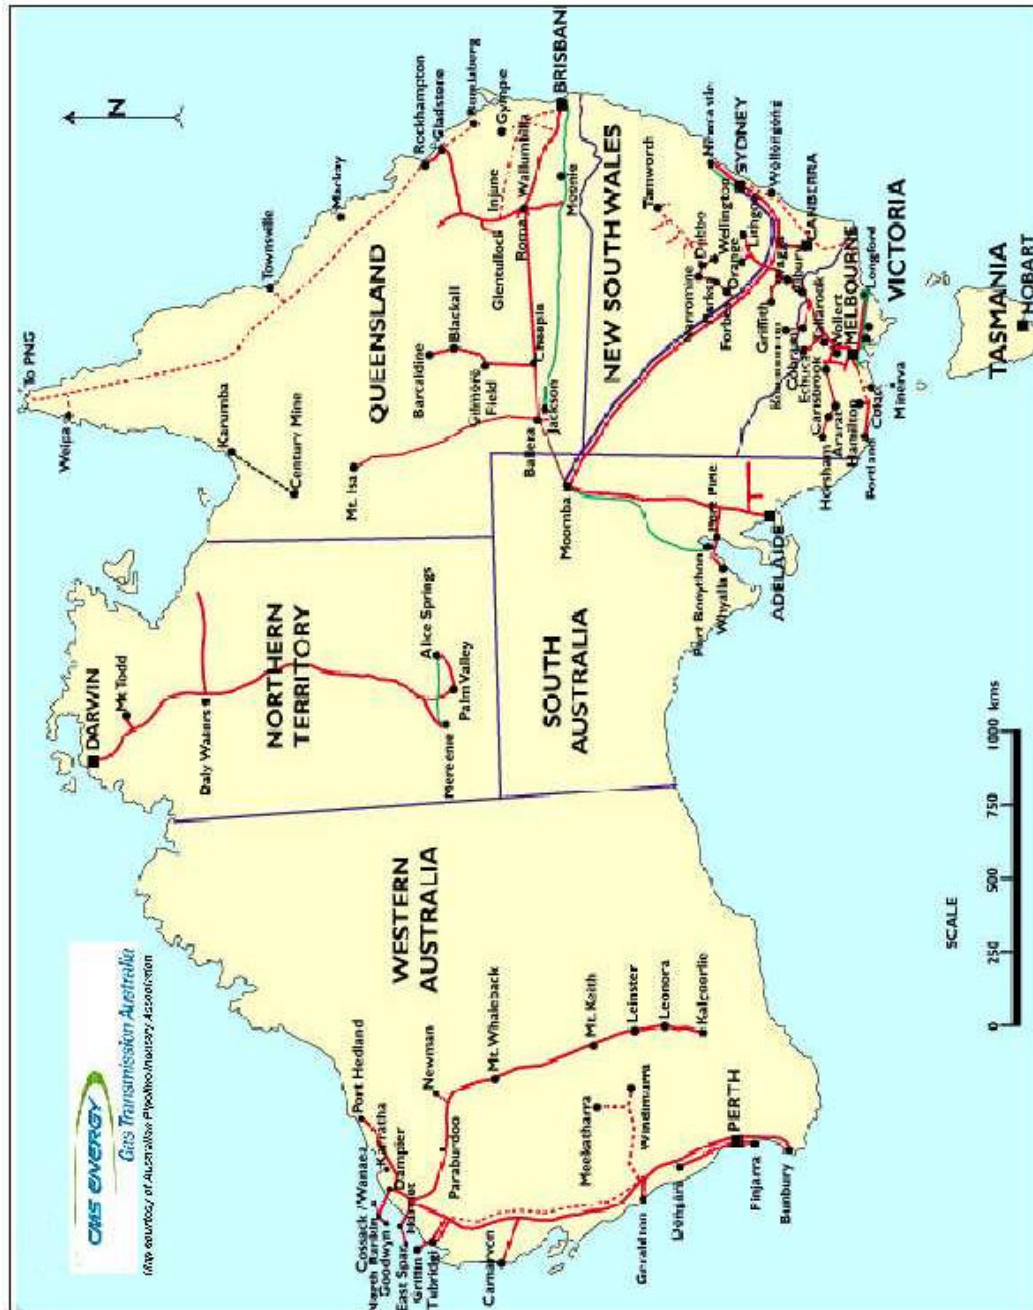

**PARMELIA PIPELINE
ACCESS ARRANGEMENT**

**ATTACHMENT 1
PIPELINE MAPS**

Submitted to the
Office of Western Australian Independent Gas
Pipelines Access Regulator

7 May 1999

NATURAL GAS PIPELINES IN AUSTRALIA

NATURAL GAS PIPELINES IN WESTERN AUSTRALIA

PARMELIA PIPELINE SYSTEM: DONGARA TO PINJARRA

PARMELIA PIPELINE SYSTEM: PERTH METROPOLITAN AREA