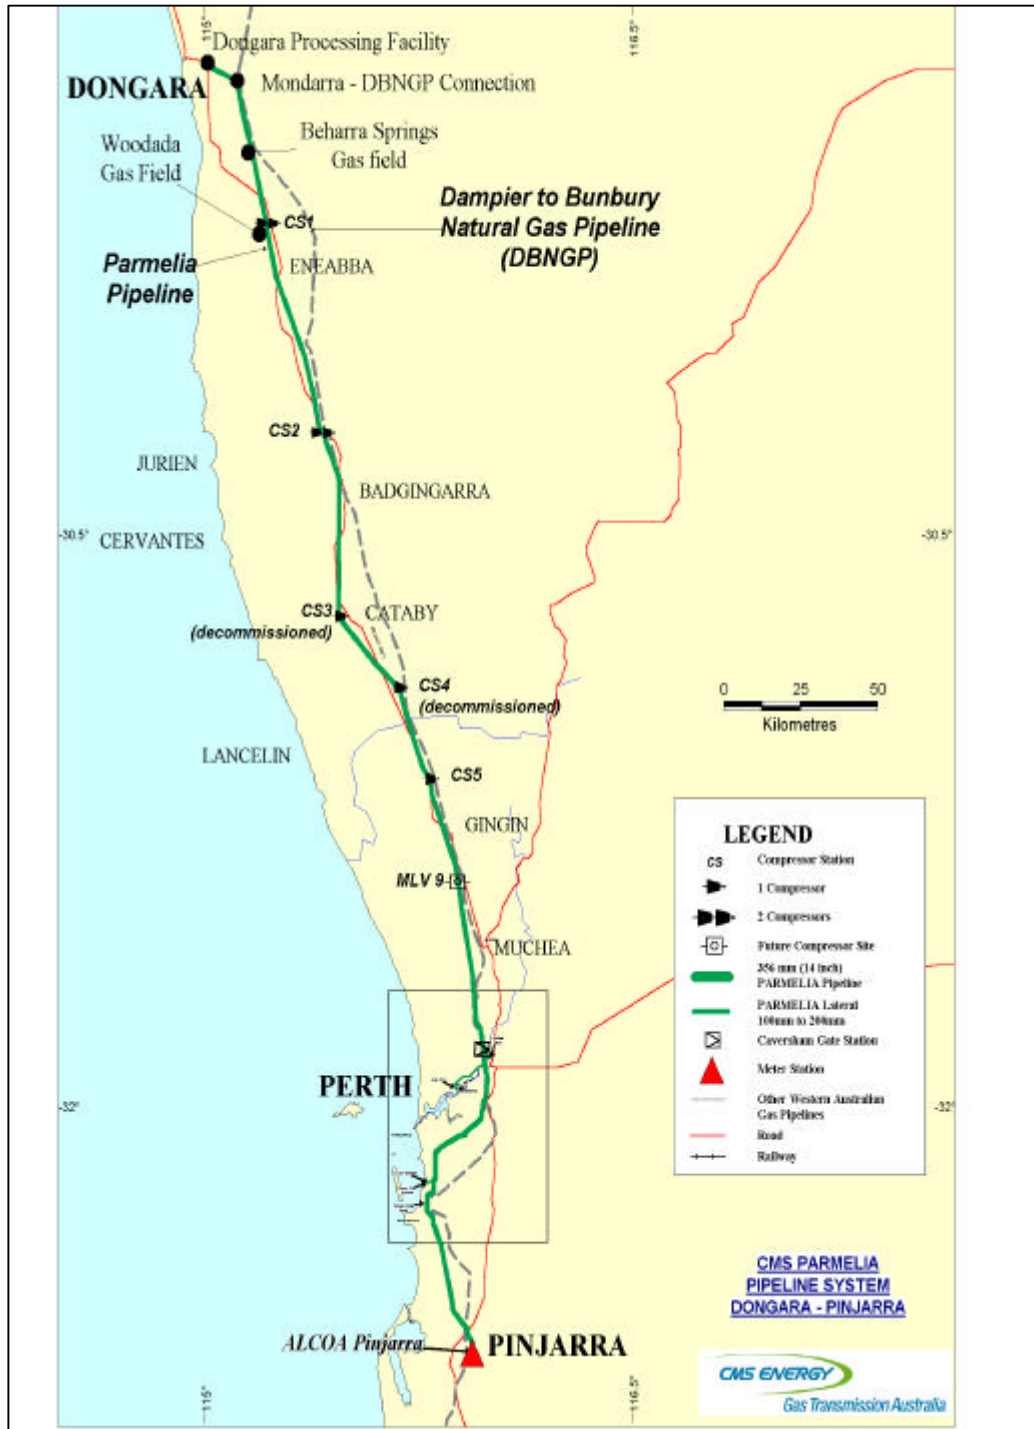

**PARMELIA PIPELINE
ACCESS ARRANGEMENT**

**ATTACHMENT 1
PIPELINE MAPS**

Submitted to the
Office of Western Australian Independent Gas
Pipelines Access Regulator

7 May 1999

NATURAL GAS PIPELINES IN AUSTRALIA

NATURAL GAS PIPELINES IN WESTERN AUSTRALIA

PARMELIA PIPELINE SYSTEM: DONGARA TO PINJARRA

PARMELIA PIPELINE SYSTEM: PERTH METROPOLITAN AREA