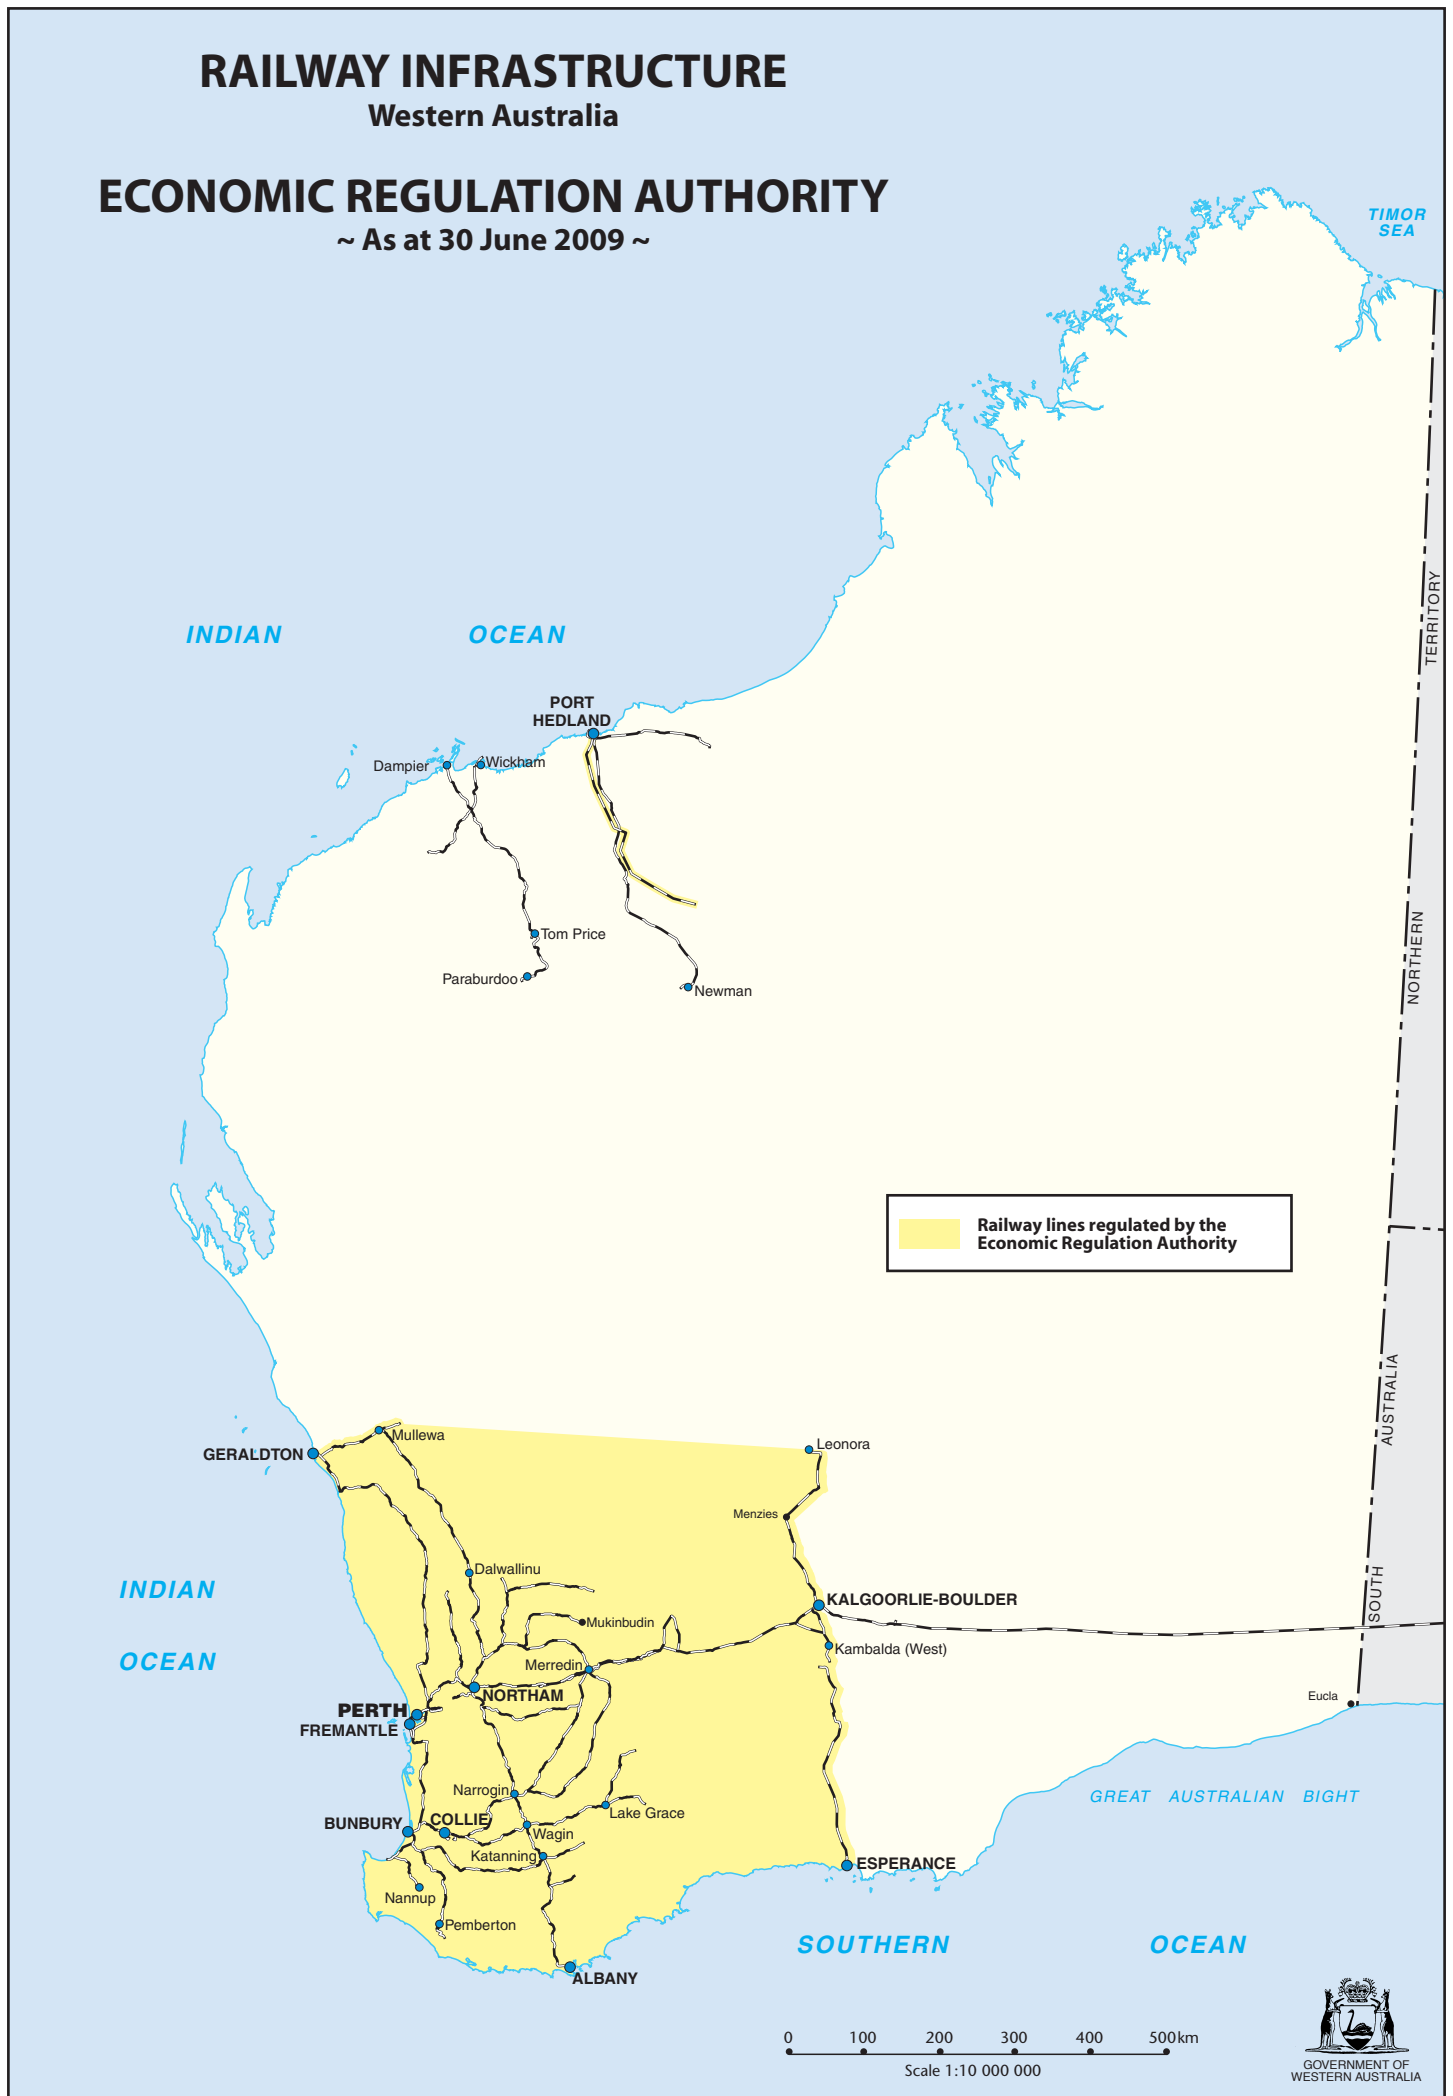

RAILWAY INFRASTRUCTURE

Western Australia

ECONOMIC REGULATION AUTHORITY

~ As at 30 June 2009 ~

 Railway lines regulated by the Economic Regulation Authority